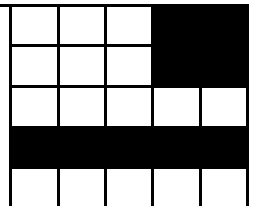

2 PM MATINEE SESSION

$25 BUY-IN PAYS $200 REGULAR GAMES

$5 EXTRA CARDS | $5 HOUSE SPECIALS | $1 PICK 8 | $1 CASH BALL

ADMISSION RULES: PLAYER'S CARD HOLDERS, PLEASE PRESENT YOUR CURRENT CLUB MESKWAKI PLAYER'S CARD BEFORE PURCHASING YOUR BINGO PACKET TO EARN YOUR POINTS. NO EXPIRED CARDS. NO POINT ADJUSTMENTS WILL BE MADE IF A GUEST DOES NOT PRESENT THEIR CLUB MESKWAKI CARD AT THE POINT OF SALES. NO EXCEPTIONS. THANK YOU.

**GAME #1
BLUE SHEET
INDIAN STAR**

**GAME #6 HOUSE SPECIAL
YELLOW SHEET
TAKE IT OR STAKE IT $1**

**GAME #2
ORANGE SHEET
LETTER "N"**

**SPIN THE WHEEL
CRAZY LETTER "T" PATTERN
TAKE IT FOR $200
STAKE IT FOR $150 - $500**

**GAME #3 HOUSE SPECIAL
BLUE SHEET
DOUBLE ACTION $1**

**GAME #7
PINK SHEET
A STAMP & A LINE**

**COVER YOUR CARD WITHIN 37#'s
CHOICE OF ENVELOPE
$500, $600, $700, $800, $1,000
CONSOLATION: $200**

**GAME #8
GRAY SHEET
EASY & HARD WAY**

**GAME #4
GREEN SHEET
SMALL CRAZY KITE
WITH CORNERS**

**GAME #9 HOUSE SPECIAL
PICK 8 $1
(Sold at Cashier's window)**

**GAME #5
YELLOW SHEET
HARD WAY 6-PACK**

**COVER YOUR CARD IN 20#'s
WIN: $3,000
CONSOLATION: $200**

For upcoming specials, please visit our website at <https://www.meskwaki.com/bingo>